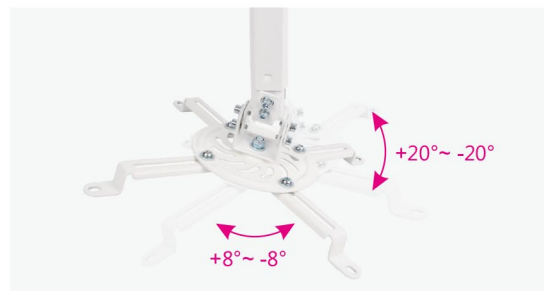

SH 07P PROJECTOR CEILING MOUNT

Great Flexibility Adaptability

RATED
Weight Capacity
45kg/99lbs

Profile
255mm/10"

Rotation
360°

Tilt Range
+20°~-20°

Swivel Range
+8°~-8°

Mounting Range
130~470mm/5.1"-18.5"

Cable Management

Ceiling Plate can be Adjusted
for using with flat or pitched ceiling.

Multi-angle Adjustments
for quick and precise projector position.

Adjustable Support Arms
for projectors of different sizes.