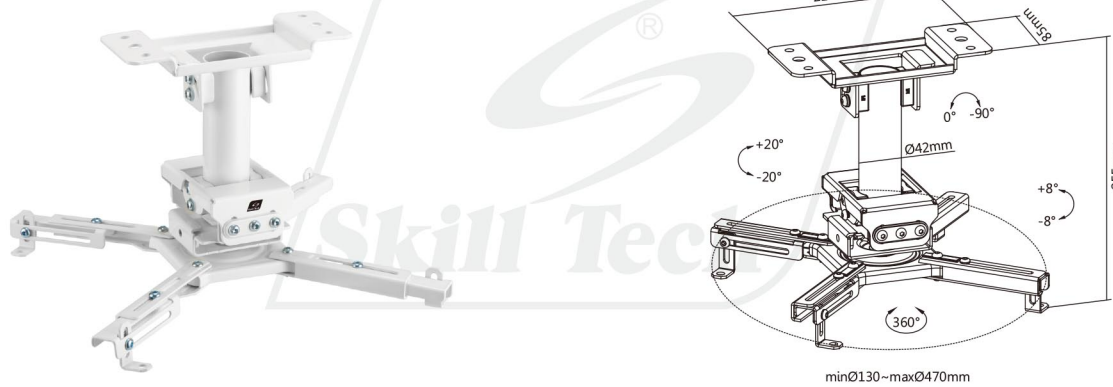

SH 07P PROJECTOR CEILING MOUNT

Great Flexibility Adaptability

RATED
Weight Capacity
45kg/99lbs

Profile
255mm/10"

Rotation
360°

Tilt Range
+20°~-20°

Swivel Range
+8°~-8°

Mounting Range
130~470mm/5.1"-18.5"

Cable Management

Ceiling Plate can be Adjusted
for using with flat or pitched ceiling.

Multi-angle Adjustments
for quick and precise projector position.

Adjustable Support Arms
for projectors of different sizes.